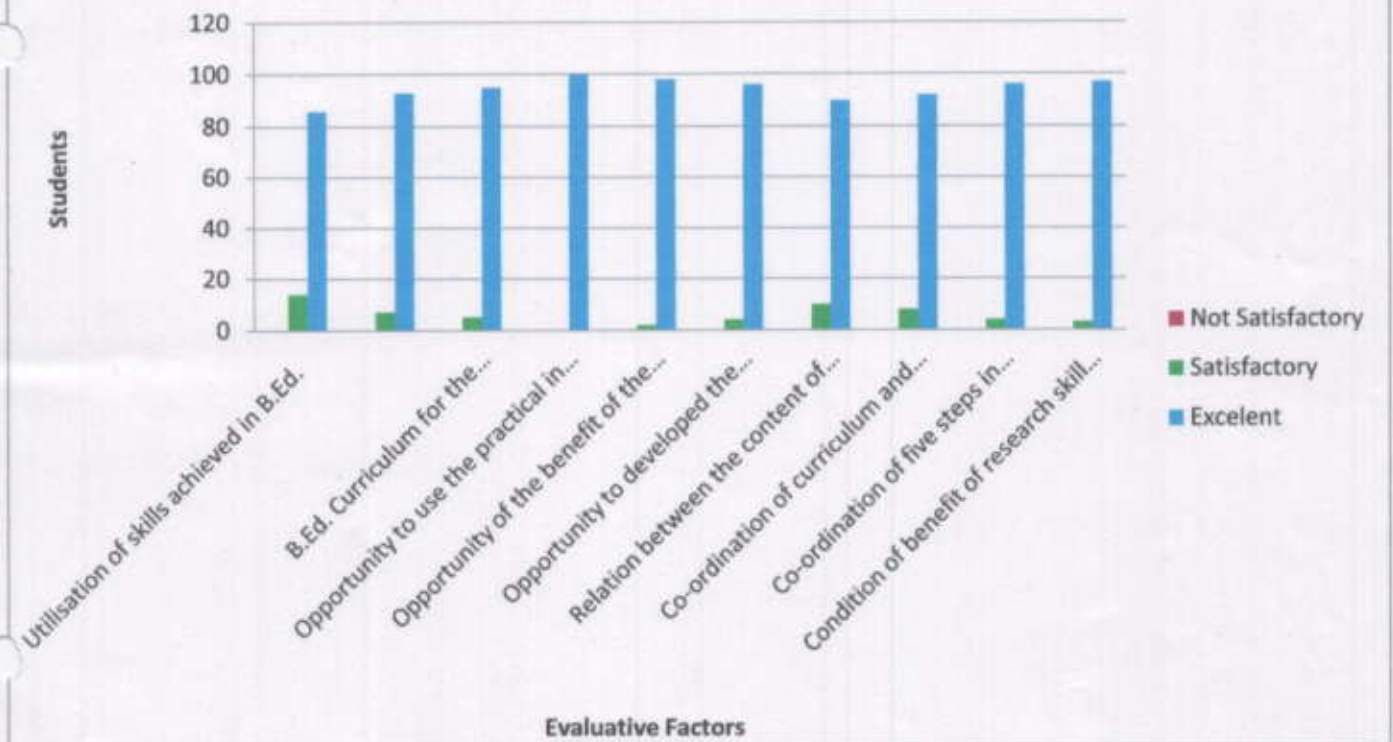

FEEDBACK ABOUT CURRICUCLUM

Feedback of Alumni about Curriculum 2017 to 2023

(Signature)
PRINCIPAL
Jagruti Shikshan Shastra Mahavidyalaya
Gadhinglaj